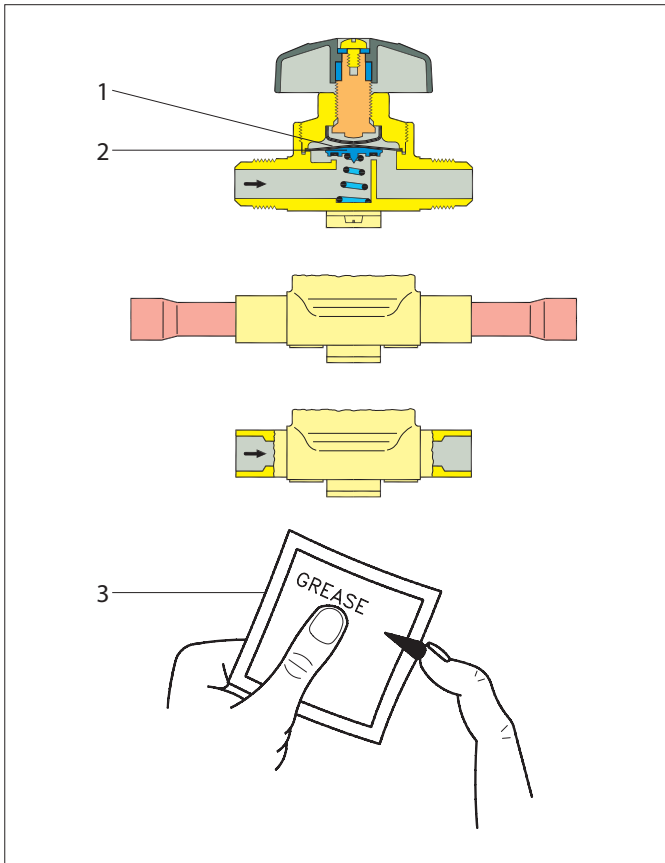

Spare parts and accessories

Shut-off diaphragm valve

Types BML and BMT

Pos.	Description	Qty.	Code no.
------	-------------	------	----------

BML 6 and BMT 6

1	Diaphragm assy without Teflon	1	009G0025
2	Diaphragm	2	
3	Fag with grease	1	